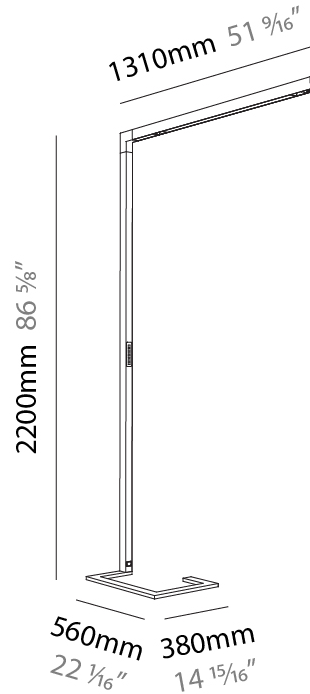

PROJECT
TYPE
SPECIFIER
QUANTITY
DATE

HYPRO-F 90 PORTABLE

A340004-

base number	Color	Finishes	Finishes	Finishes	Finishes	Finishes	Diffuser
	Temperature						

1. To build a product code in our configurator select the specify button on the base model # product page
2. To build a manual product code on this datasheet choose from the options listed below in blue font and add the suffix to the base model #

GENERAL

Series: Hypro
Subseries: Hypro-F 90
Brand: Prolicht
Division: Architectural
Mounting Type: Portable
Mounting Location: Floor
Subcategory: Floor

PHYSICAL

Shape: Abstract
Length (mm): 1310
Length (in): 51 ⁹/₁₆
Width (mm): 380
Width (in): 14 ¹⁵/₁₆
Height (mm): 2200
Height (in): 86 ⁵/₈
Light Distribution: Direct / Indirect
Diffuser: PMMA - Micro-prism / Rico
Fixture Finish: ANA / SSR / BKV / CWI / CRY / HAB / MSR / UFT / ITA / RUA / OGR / FTG / MYG / RWR / LOD / PUS / FRO / FUP / KIA / POP / BLS / SPG / MEY / GOH / GUM / CHC / COM / ABZ / JAG / OBR / MOS / ROR
Fixture Material: Aluminum Die Cast

ELECTRICAL

Lamp Type: LED (Zhaga Standard)
Input Wattage (W): 96
Total Output Wattage (W): 87.3
Driver Included: Yes
Driver Location: Integrated
Input Voltage (V): 120 - 277

LED

Color Temperature (°K): 3000 / 4000 / TW
Max. Delivered Lumen (lm): 4068-7001
CRI: >90 CRI

OPTICAL

RATINGS AND CERTIFICATIONS

Certified By: Certified for North American Standards
IP rating: IP20