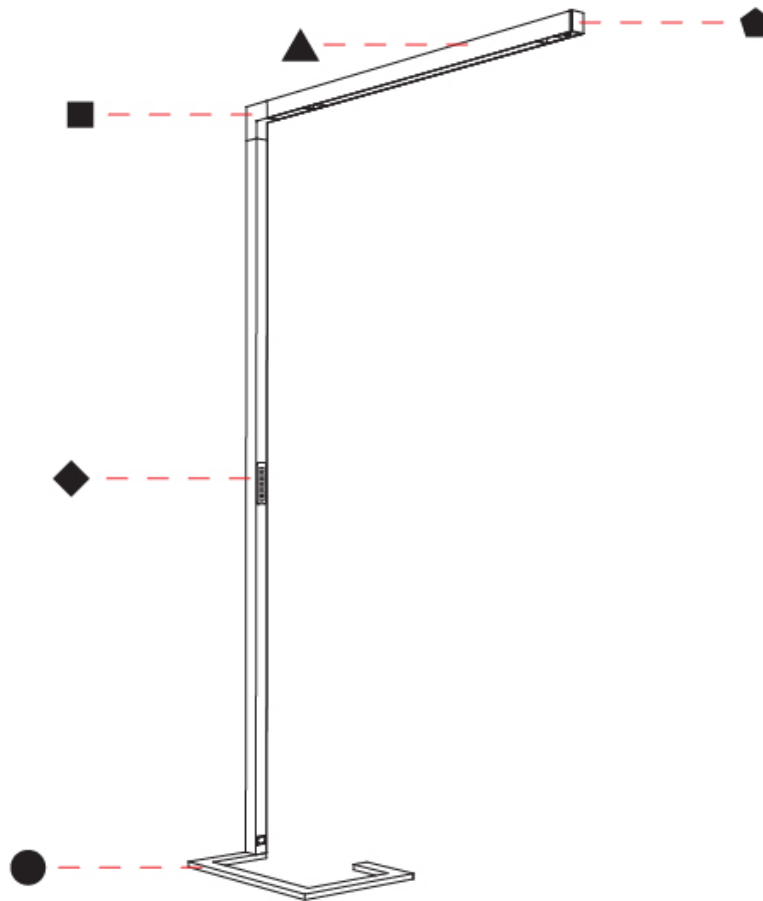

HYPRO-F 90 PORTABLE

A340004-

PROJECT

TYPE

SPECIFIER

QUANTITY

DATE